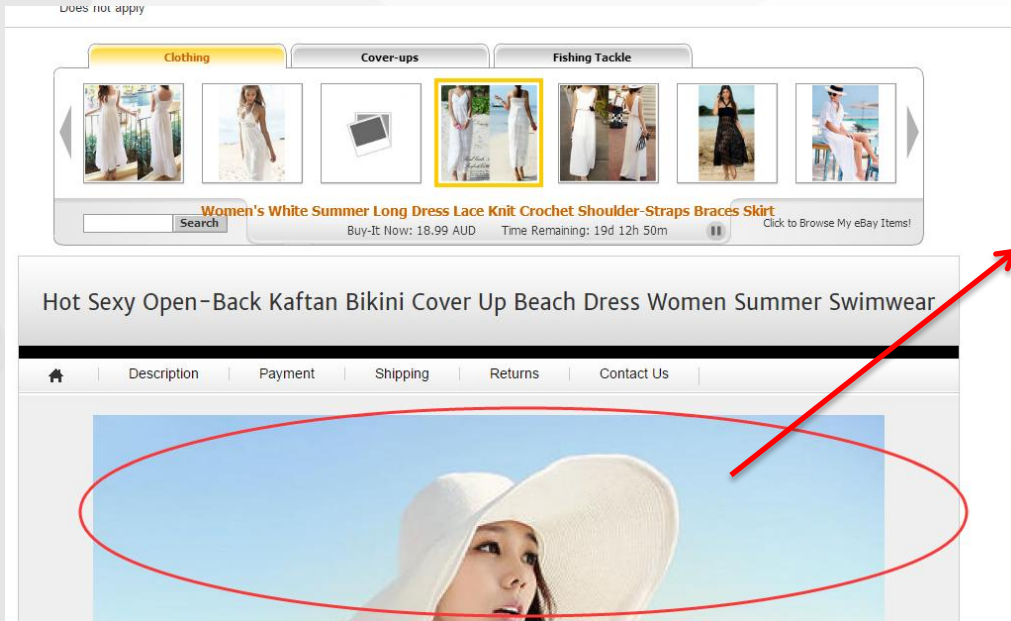

Migration – Step 2: Revise Images Hosting to CE

//2.1 pick out 2-3 active listings to confirm.

- First, pls select 2-3 active listings and click on “**Replace images hosting & description with CE values**” . After finished, you may check on eBay to confirm whether be replaced with CE image hosting.

GlobalLink Image Hosting
<http://XXXX.merchantrunglobal.com/ImageHosting/ViewImage.aspx?XXX>

Change To

CE Image Hosting
<http://XXX.channeleffect.com/imageHosting/viewImage?XXXX>